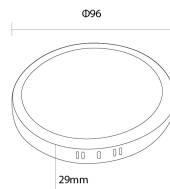

6W Panel LED Superficie Redondo 3CCT Blanco

Potencia

6W

Stamps

RoHS

-80

Especificación técnica

Brand	Optonica	Beam angle	120°
Product Code	DL6-B1	On/Off Cycles	25 000x
Power	6W	Instant On	0.1s
Energy Consumption	6 kWh/1000h	Material	Aluminium
Input voltage	AC85-265V	Operating Frequency	50-60 Hz
Flux	420lm	Temperature	-20°C / +40°C
FLUX per watt	70lm/W	Ra ≥	80
IP	20	Life span	25 000 Hours
Dimmable	No	Lumen maintenance at end of service life	70%
Correlated Color Temperature	3000K/4000K/6000K	Size of product	Φ96x29mm
EAN Code	3801057129112	Size of package	116x30x116 mm
Energy Efficiency Label	G	Warranty	2 Years