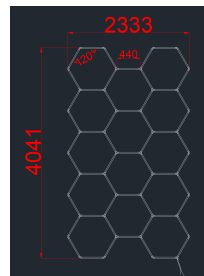

Kit de Iluminación Hexagonal 14HEXS 456W con accesorios

Potencia

456W

Color de luz

Luz blanca

Stamps

RoHS

-80

Especificación técnica

Brand	Optonica	Beam angle	180°
Product Code	HE1-A1	On/Off Cycles	25 000x
Power	456W	Instant On	0.1s
Energy Consumption	456 kWh/1000h	Operating Frequency	50-60 Hz
Input voltage	AC165-265V	Temperature	-20°C / +40°C
Flux	54720lm	Ra ≥	80
FLUX per watt	120lm/W	Life span	25 000 Hours
IP	20	Lumen maintenance at end of service life	70%
Dimmable	No	Size of product	2430x4835 mm
Correlated Color Temperature	6000K	Items per pack	1
Light Color	Luz blanca	Items per box	1
EAN Code	3801057168050	Material	PC
Energy Efficiency Label	E	Warranty	2 Years