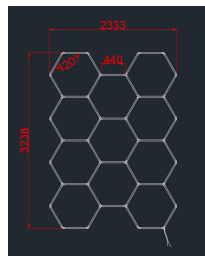

Kit de Iluminación Hexagonal 11HEXS 385W con accesorios

Potencia

385W

Color de luz

Luz blanca

Stamps

RoHS

-80

Especificación técnica

Brand	Optonica	On/Off Cycles	25 000x
Product Code	HE1-A1	Instant On	0.1s
Power	385W	Operating Frequency	50-60 Hz
Energy Consumption	385 kwh/1000h	Temperature	-20°C / +40°C
Input voltage	AC165-265V	Ra ≥	80
Flux	46200lm	Life span	25 000 Hours
FLUX per watt	120lm/W	Lumen maintenance at end of service life	70%
IP	20	Size of product	2290x3150 mm
Dimmable	No	Size of Box	460x230x286mm
Correlated Color Temperature	6000K	Items per pack	1
Light Color	Luz blanca	Items per box	1
EAN Code	3801057168043	Material	PC
Energy Efficiency Label	E	Warranty	2 Years
Beam angle	180°		