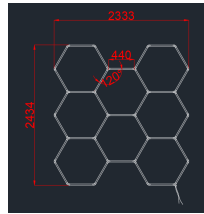

Kit de Iluminación Hexagonal 8HEXS 280W con accesorios

Potencia

280W

Color de luz

Stamps

Especificación técnica

Brand	Optonica	On/Off Cycles	25 000x
Product Code	HE1-A1	Instant On	0.1s
Power	280W	Operating Frequency	50-60 Hz
Energy Consumption	280 kWh/1000h	Temperature	-20°C / +40°C
Input voltage	AC165-265V	Ra ≥	80
Flux	33600lm	Life span	25 000 Hours
FLUX per watt	120lm/W	Lumen maintenance at end of service life	70%
IP	20	Size of product	2370x2290mm
Dimmable	No	Size of Box	460x230x205mm
Correlated Color Temperature	6000K	Items per pack	1
Light Color	Luz blanca	Items per box	1
EAN Code	3801057168036	Material	PC
Energy Efficiency Label	E	Warranty	2 Years
Beam angle	180°		