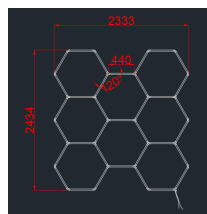

Kit de Iluminación Hexagonal 8HEXS 280W con accesorios

Potencia

280W

Color de luz

Luz blanca

Stamps

RoHS

-80

Especificación técnica

Brand	Optonica	Beam angle	180°
Product Code	HE1-A1	On/Off Cycles	25 000x
Power	280W	Instant On	0.1s
Energy Consumption	280 kWh/1000h	Operating Frequency	50-60 Hz
Input voltage	AC165-265V	Temperature	-20°C / +40°C
Flux	33600lm	Ra ≥	80
FLUX per watt	120lm/W	Life span	25 000 Hours
IP	20	Lumen maintenance at end of service life	70%
Dimmable	No	Size of product	2370x2290mm
Correlated Color Temperature	6000K	Items per pack	1
Light Color	Luz blanca	Items per box	1
EAN Code	3801057168036	Material	PC
Energy Efficiency Label	E	Warranty	2 Years