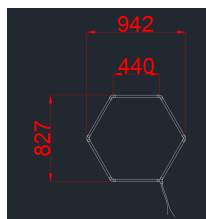

Hatszögletű SET lámpák 1HEX 42W tartozékokkal

Putere

42 W

Culoare deschisă

White light

Stamps

RoHS

-80

Specificatii tehnice

Brand	Optonica	On/Off Cycles	25 000x
Product Code	HE1-A1	Instant On	0.1s
Power	42 W	Operating Frequency	50-60 Hz
Energy Consumption	42 kWh/1000h	Temperature	-20°C / +40°C
Input voltage	AC165-265V	Ra ≥	80
Flux	5040lm	Life span	25 000 Hours
FLUX per watt	120lm/W	Lumen maintenance at end of service life	70%
IP	20	Size of product	790x920 mm
Dimmable	No	Size of Box	460x127x125mm
Correlated Color Temperature	6000K	Items per pack	1
Light Color	White light	Items per box	1
EAN Code	3801057168012	Material	PC
Energy Efficiency Label	E	Warranty	2 Years
Beam angle	180°		