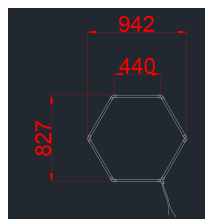

Kit de Iluminación Hexagonal 1HEX 42W con accesorios

Potencia

42 W

Color de luz

Luz blanca

Stamps

RoHS

-80

Especificación técnica

Brand	Optonica	Beam angle	180°
Product Code	HE1-A1	On/Off Cycles	25 000x
Power	42 W	Instant On	0.1s
Energy Consumption	42 kWh/1000h	Operating Frequency	50-60 Hz
Input voltage	AC165-265V	Temperature	-20°C / +40°C
Flux	5040lm	Ra ≥	80
FLUX per watt	120lm/W	Life span	25 000 Hours
IP	20	Lumen maintenance at end of service life	70%
Dimmable	No	Size of product	790x920 mm
Correlated Color Temperature	6000K	Items per pack	1
Light Color	Luz blanca	Items per box	1
EAN Code	3801057168012	Material	PC
Energy Efficiency Label	E	Warranty	2 Years