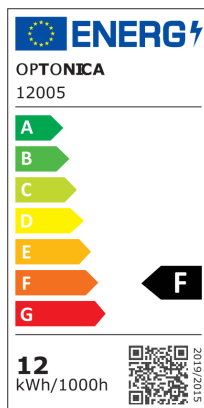

### Foco LED de superficie 12W Negro 4000K CHIP BRIDGELUX AJUSTABLE

Potencia

12W

Color de luz

Blanca neutral

Stamps

RoHS

-80

## Especificación técnica

Brand	Optonica	On/Off Cycles	25 000x
Product Code	OT1-A2	Instant On	0.1s
Power	12W	Material	Aluminium
Energy Consumption	12 kWh/1000h	Operating Frequency	50-60 Hz
Input voltage	AC220-240V	Temperature	-20°C / +40°C
Flux	960lm	Ra ≥	80
FLUX per watt	80lm/W	Life span	25 000 Hours
IP	20	Lumen maintenance at end of service life	70%
Dimmable	No	Size of product	φ100x105mm
Correlated Color Temperature	4000K	Size of package	105x105x115mm
Light Color	Blanca neutral	Items per pack	1
EAN Code	3801057120058	Items per box	30
Energy Efficiency Label	F	Color Of The Shell	Black
Beam angle	24°	Warranty	2 Years