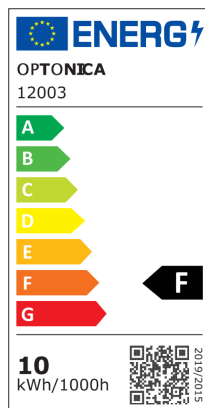

LED downlight za površinsku montažu 10W bijela 4000K BRIDGELUX-ČIP

Snaga

10W

Svijetla boja

Neutral white

Stamps

Tehnička specifikacija

Brand	Optonica	On/Off Cycles	25 000x
Product Code	OT1-A2	Instant On	0.1s
Power	10W	Material	Aluminium
Energy Consumption	10 kWh/1000h	Operating Frequency	50-60 Hz
Input voltage	AC220-240V	Temperature	-20°C / +40°C
Flux	800 lm	Ra ≥	80
FLUX per watt	80lm/W	Life span	25 000 Hours
IP	20	Lumen maintenance at end of service life	70%
Dimmable	No	Size of product	φ100x65mm
Correlated Color Temperature	4000K	Size of package	110x110x80mm
Light Color	Neutral white	Items per pack	1
EAN Code	3801057120034	Items per box	50
Energy Efficiency Label	F	Color Of The Shell	White
Beam angle	90°	Warranty	2 Years