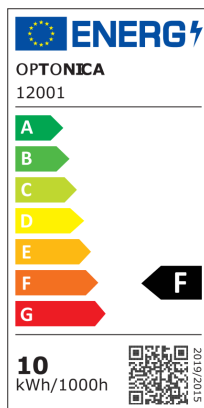

LED downlight za površinsku montažu 10W crna 4000K BRIDGELUX-CHIP

Snaga

10W

Svijetla boja

Neutral white

Stamps

RoHS

-80

10
kWh/1000h

Tehnička specifikacija

Brand	Optonica	On/Off Cycles	25 000x
Product Code	OT1-A2	Instant On	0.1s
Power	10W	Material	Aluminium
Energy Consumption	10 kWh/1000h	Operating Frequency	50-60 Hz
Input voltage	AC220-240V	Temperature	-20°C / +40°C
Flux	800 lm	Ra ≥	80
FLUX per watt	80lm/W	Life span	25 000 Hours
IP	20	Lumen maintenance at end of service life	70%
Dimmable	No	Size of product	φ100x65mm
Correlated Color Temperature	4000K	Size of package	110x110x80mm
Light Color	Neutral white	Items per pack	1
EAN Code	3801057120010	Items per box	50
Energy Efficiency Label	F	Color Of The Shell	Black
Beam angle	90°	Warranty	2 Years