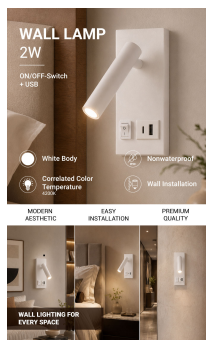

Lampada da arredamento LED 2W IP20 con pulsante ON/OFF + USB Bianca 4200K

Potenza

2W

Colore della luce

Luce naturale

Stamps

Specifiche tecniche

Brand	Optonica	Instant On	0.1s
Product Code	WL2-A6	Material	ALU+Iron
Power	2W	Operating Frequency	50-60 Hz
Energy Consumption	2 kWh/1000h	Temperature	-20°C / +40°C
Input voltage	AC220-240V	Ra ≥	80
Flux	140 lm	Life span	25 000 Hours
FLUX per watt	70lm/W	Body Color	White
IP	20	Mount Type	Wall Installation
Dimmable	No	Lumen maintenance at end of service life	70%
Correlated Color Temperature	4200K	Size of product	φ60x140mm
Light Color	Luce naturale	Size of package	65x75x130mm
Wattage Equivalent	10W	Items per pack	1
EAN Code	3800156675926	Items per box	50
Energy Efficiency Label	G	Color Of The Shell	White
Beam angle	38°	Warranty	2 Years
On/Off Cycles	25 000x		