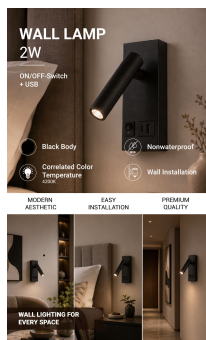

Luz de gabinete LED de 2W con interruptor ON/OFF + USB Negro

Potencia

2W

Color de luz

Blanca neutral

Stamps

Especificación técnica

Brand	Optonica	On/Off Cycles	25 000x
Product Code	WL2-A6	Instant On	0.1s
Power	2W	Material	ALU+Iron
Energy Consumption	2 kWh/1000h	Operating Frequency	50-60 Hz
Input voltage	AC220-240V	Temperature	-20°C / +40°C
Flux	140 lm	Ra ≥	80
FLUX per watt	70lm/W	Life span	25 000 Hours
IP	20	Body Color	Black
Dimmable	No	Lumen maintenance at end of service life	70%
Correlated Color Temperature	4200K	Size of product	153x60x150 mm
Light Color	Blanca neutral	Size of package	75x65x160mm
Wattage Equivalent	10W	Items per pack	1
EAN Code	3800156675902	Items per box	10
Energy Efficiency Label	G	Color Of The Shell	Black
Beam angle	38°	Warranty	2 Years