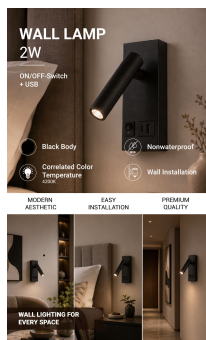

Luce per armadetto LED 2W con interruttore ON/OFF + USB Nero

Potenza

2W

Colore della luce

 Luce naturale

Stamps

Specifiche tecniche

Brand	Optonica	On/Off Cycles	25 000x
Product Code	WL2-A6	Instant On	0.1s
Power	2W	Material	ALU+Iron
Energy Consumption	2 kWh/1000h	Operating Frequency	50-60 Hz
Input voltage	AC220-240V	Temperature	-20°C / +40°C
Flux	140 lm	Ra ≥	80
FLUX per watt	70lm/W	Life span	25 000 Hours
IP	20	Body Color	Black
Dimmable	No	Lumen maintenance at end of service life	70%
Correlated Color Temperature	4200K	Size of product	153x60x150 mm
Light Color	Luce naturale	Size of package	75x65x160mm
Wattage Equivalent	10W	Items per pack	1
EAN Code	3800156675902	Items per box	10
Energy Efficiency Label	G	Color Of The Shell	Black
Beam angle	38°	Warranty	2 Years