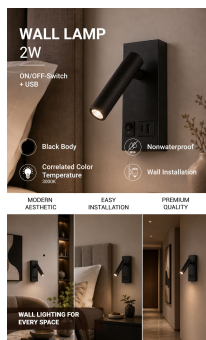

Luz de gabinete LED de 2W con interruptor ON/OFF + USB Negro

Potencia

2W

Color de luz

Blanco cálido

Stamps

Especificación técnica

Brand	Optonica	On/Off Cycles	25 000x
Product Code	WL2-A6	Instant On	0.1s
Power	2W	Material	ALU+Iron
Energy Consumption	2 kWh/1000h	Operating Frequency	50-60 Hz
Input voltage	AC220-240V	Temperature	-20°C / +40°C
Flux	140 lm	Ra ≥	80
FLUX per watt	70lm/W	Life span	25 000 Hours
IP	20	Body Color	Black
Dimmable	No	Lumen maintenance at end of service life	70%
Correlated Color Temperature	3000K	Size of product	153x60x150 mm
Light Color	Blanco cálido	Size of package	75x65x160mm
Wattage Equivalent	10W	Items per pack	1
EAN Code	3800156675896	Items per box	10
Energy Efficiency Label	G	Color Of The Shell	Black
Beam angle	38°	Warranty	2 Years