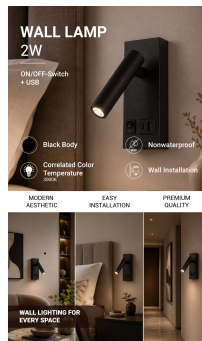

### Luz de gabinete LED de 2W con interruptor ON/OFF + USB Negro

Potencia

2W

Color de luz

Blanco cálido

Stamps

RoHS

-80

## Especificación técnica

Brand	Optonica	On/Off Cycles	25 000x
Product Code	WL2-A6	Instant On	0.1s
Power	2W	Material	ALU+Iron
Energy Consumption	2 kWh/1000h	Operating Frequency	50-60 Hz
Input voltage	AC220-240V	Temperature	-20°C / +40°C
Flux	140 lm	Ra ≥	80
FLUX per watt	70lm/W	Life span	25 000 Hours
IP	20	Body Color	Black
Dimmable	No	Lumen maintenance at end of service life	70%
Correlated Color Temperature	3000K	Size of product	153x60x150 mm
Light Color	Blanco cálido	Size of package	75x65x160mm
Wattage Equivalent	10W	Items per pack	1
EAN Code	3800156675896	Items per box	10
Energy Efficiency Label	G	Color Of The Shell	Black
Beam angle	38°	Warranty	2 Years