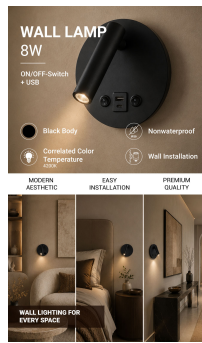

Luz de pared LED de 8W con interruptor ON/OFF + USB Negro

Potencia

8W

Color de luz

Blanca neutral

Stamps

RoHS

-80

Especificación técnica

Brand	Optonica	On/Off Cycles	25 000x
Product Code	WL8-A6	Instant On	0.1s
Power	8W	Material	ALU+PC
Energy Consumption	8 kWh/1000h	Operating Frequency	50-60 Hz
Input voltage	AC220-240V	Temperature	-20°C / +40°C
Flux	700 lm	Ra ≥	80
FLUX per watt	88lm/W	Life span	25 000 Hours
IP	20	Body Color	Black
Dimmable	No	Lumen maintenance at end of service life	70%
Correlated Color Temperature	4200K	Size of product	Ø 145 x 153 mm
Light Color	Blanca neutral	Size of package	155x155x95mm
Wattage Equivalent	53W	Items per pack	1
EAN Code	3800156675865	Items per box	20
Energy Efficiency Label	F	Color Of The Shell	Black
Beam angle	40°	Warranty	2 Years