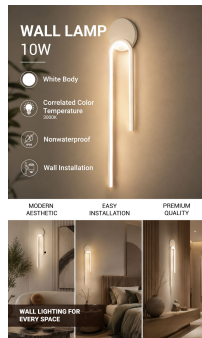

LED Lámpara De Techo 10W Blanca

Potencia

10W

Color de luz

 Blanco cálido

Stamps

Especificación técnica

Brand	Optonica	On/Off Cycles	25 000x
Product Code	PD10-A4	Instant On	0.1s
Power	10W	Material	ALU+Iron
Energy Consumption	10 kWh/1000h	Operating Frequency	50-60 Hz
Input voltage	AC175-265V	Temperature	-20°C / +40°C
Flux	800 lm	Ra ≥	80
FLUX per watt	80 lm/W	Life span	25 000 Hours
IP	20	Lumen maintenance at end of service life	70%
Dimmable	No	Size of product	562 x 120 x 47 mm
Correlated Color Temperature	3000K	Items per pack	1
Light Color	Blanco cálido	Items per box	10
EAN Code	3801057190617	Color Of The Shell	White
Energy Efficiency Label	G	Warranty	2 Years
Beam angle	180°		