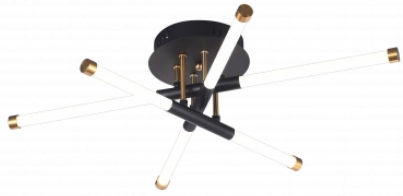

LED Lámpara De Techo 15W Cobre

Potencia

15W

Color de luz

Blanco cálido

Stamps

RoHS

-80

Especificación técnica

Brand	Optonica	On/Off Cycles	25 000x
Product Code	PD15-A4	Instant On	0.1s
Power	15W	Material	ALU+ACRYLIC
Energy Consumption	15 kWh/1000h	Operating Frequency	50-60 Hz
Input voltage	AC175-265V	Temperature	-20°C / +40°C
Flux	1200 lm	Ra ≥	80
FLUX per watt	80 lm/W	Life span	25 000 Hours
IP	20	Lumen maintenance at end of service life	70%
Dimmable	No	Size of product	Ø700mm
Correlated Color Temperature	3000K	Items per pack	1
Light Color	Blanco cálido	Items per box	1
EAN Code	3801057190709	Color Of The Shell	COPPER
Energy Efficiency Label	G	Warranty	2 Years
Beam angle	180°		