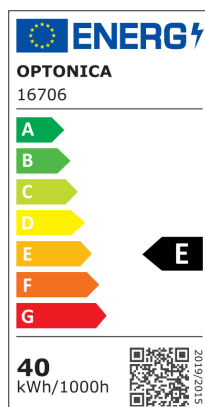

LED vodootporna rasvjetna armatura 40W 120CM s senzorom - POVEZIVO

Snaga

40W

Svijetla boja

Neutral white

Stamps

Tehnička specifikacija

Brand	Optonica	Instant On	0.1s
Product Code	OT40-A1	Operating Frequency	50-60 Hz
Power	40W	Temperature	-20°C / +40°C
Energy Consumption	40 kWh/1000h	Ra ≥	80
Input voltage	AC220-240V	Life span	25 000 Hours
Flux	4400 Lm	Body Color	Gray + White Body
FLUX per watt	110lm/W	Lumen maintenance at end of service life	70%
IP	65	Size of product	1186x70x60mm
Correlated Color Temperature	4000K	Size of package	1211x65x75mm
Light Color	Neutral white	Items per pack	1
EAN Code	3801057167060	Items per box	9
Energy Efficiency Label	E	Material	PC+Glass
Beam angle	120°	Warranty	2 Years
On/Off Cycles	25 000x		