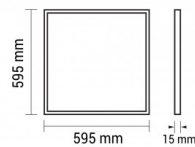

OPTONICA

Panel LED 60x60 120lm/W UGR<19

Potencia **Color de luz**

- 40W

Luz blanca

Stamps

Especificación técnica

Número de catálogo	2726
Brand	Optonica
Product Code	DL40-A1
Power	40W
Energy Consumption	40 kWh/1000h
Input voltage	AC175-265V
Flux	4800 lm
FLUX per watt	120lm/W
IP	20
Dimmable	No
Correlated Color Temperature	6000K
Light Color	Luz blanca
Wattage Equivalent	320W
EAN Code	3800156627260

Energy Efficiency Label	D
Beam angle	120°
Power Factor	0.9
On/Off Cycles	25 000x
Instant On	0.2s
Material	Aluminium
Operating Frequency	50-60 Hz
Temperature	-20°C / +40°C
Ra ≥	80
Life span	25 000 Hours
Color Code	860
UGR	<19
Lumen maintenance at end of service life	70%
Size of product	595x595x15 mm
Size of package	610x620x30 mm
Size of Box	635x205x640 mm
Items per pack	1
Items per box	6