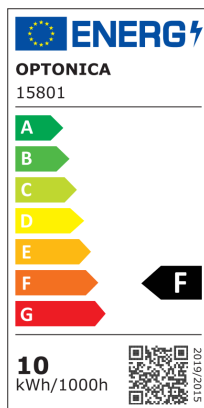

### Foco Proyector LED SMD Cuerpo Blanco IP65 con Cable de 15 cm

Potencia

10W

Color de luz

Luz blanca

Stamps

## Especificación técnica

Brand	Optonica	Operating Frequency	50-60 Hz
Product Code	FL10-B3	Temperature	-20°C / +40°C
Power	10W	Life span	25 000 Hours
Energy Consumption	10 kWh/1000h	Body Color	White
Input voltage	AC180-265V	LED Type	SMD
Flux	900 lm	Lumen maintenance at end of service life	70%
FLUX per watt	90lm/W	Size of product	108 x 72 x 25 mm
IP	65	Size of package	11.5x3x10.5cm
Dimmable	No	Size of Box	57x32x12.5cm
Correlated Color Temperature	6000K	Items per pack	1
Light Color	Luz blanca	Items per box	50
EAN Code	3801057158013	Cable	15 cm
Energy Efficiency Label	F	Gross weight	0,198 kg
Beam angle	120°	Net weight	0,166 kg
On/Off Cycles	25 000x	Warranty	2 Years
Instant On	0.1s		