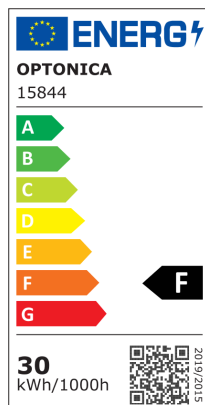

Foco Proyector LED SMD IP65 Cuerpo Blanco con Sensor

Potencia

30W

Color de luz

Blanca neutral

Stamps

Especificación técnica

Brand	Optonica	Temperature	-20°C / +40°C
Product Code	FL30-B3	Life span	25 000 Hours
Power	30W	Body Color	White
Energy Consumption	30 kWh/1000h	LED Type	SMD
Input voltage	AC180-265V	Lumen maintenance at end of service life	70%
Flux	2700 lm	Size of product	164 x 172 x 30 mm
FLUX per watt	90lm/W	Size of package	16.7x5x18.5cm
IP	65	Size of Box	52.5x34.5x20.5cm
Dimmable	No	Items per pack	1
Correlated Color Temperature	4000K	Items per box	20
Light Color	Blanca neutral	Cable	15 cm
EAN Code	3801057158440	Detection Distance	8 M
Energy Efficiency Label	F	Sensitivity angle	120 degree
Beam angle	120°	Gross weight	0,452 kg
On/Off Cycles	25 000x	Net weight	0,387 kg
Instant On	0.1s	Time Function	12sec-7min - adjustable
Material	ALU + Glass	Warranty	2 Years