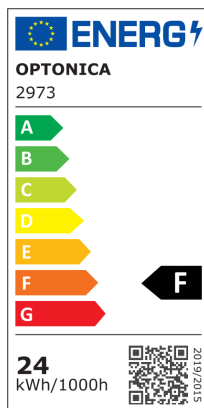

Mini panel cuadrado delgado con retroiluminación LED

Potencia

24W

Color de luz

Blanca neutral

Stamps

Especificación técnica

Brand	Optonica	Instant On	0.1s
Product Code	DL24-B1	Operating Frequency	50-60 Hz
Power	24W	Temperature	-20°C / +40°C
Energy Consumption	24 kWh/1000h	Ra ≥	80
Input voltage	AC85-265V	Life span	25 000 Hours
Flux	1920 lm	Body Color	White
FLUX per watt	80 lm/W	Lumen maintenance at end of service life	70%
IP	20	Size of product	300x300x24mm
Dimmable	No	Size of package	32.5x3x30.5cm
Correlated Color Temperature	4500K	Size of Box	33.5x32x32cm
Light Color	Blanca neutral	Items per pack	1
EAN Code	3800156629738	Items per box	10
Energy Efficiency Label	F	Material	Aluminium
Beam angle	120°	Gross weight	0,477 kg
Hole Size	280x280mm	Net weight	0,368 kg
On/Off Cycles	25 000x	Warranty	2 Years