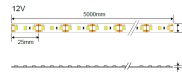

Tira LED 12V 2835 No Impermeable 5mm

Potencia

9W/m

Color de luz

Stamps

RoHS

-80

Especificación técnica

Brand	Optonica	Instant On	0.1s
Product Code	ST2835-A1	Operating Frequency	50-60 Hz
Power	9W/m	Temperature	-20°C / +40°C
Energy Consumption	9 kWh/1000h	Life span	25 000 Hours
Input voltage	DC12V	LED Type	SMD
Flux	900 lm/m	LEDs/m	120 SMD/M
FLUX per watt	100lm/W	Roll	5 m
IP	20	Lumen maintenance at end of service life	70%
Correlated Color Temperature	6000K	Material	Flex PCB
Light Color	Luz blanca	Dimensions	5mm
EAN Code	3800156649071	Gross weight	0,063 kg
Energy Efficiency Label	F	Net weight	0,051 kg
Beam angle	120°	Warranty	2 Years
On/Off Cycles	25 000x		