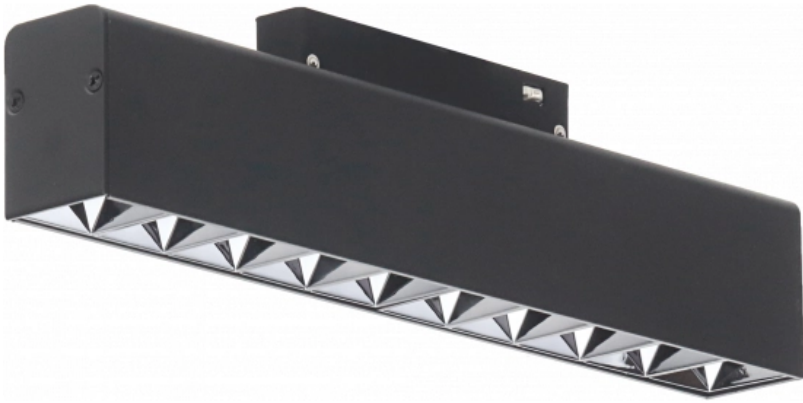

OPTONICA

Proyector LED Magnético M35 20W 10 Head Negro - Regulable

Potencia **Color de luz**

• 20W

Blanca neutral

Stamps

Especificación técnica

Número de catálogo	5280
Brand	Optonica
Product Code	LN20-A4
Power	20W
Energy Consumption	20 kWh/1000h
Input voltage	DC48V
Flux	1600 lm
FLUX per watt	80 lm/W
IP	20
Dimmable	Yes
Correlated Color Temperature	4000K
Light Color	Blanca neutral
EAN Code	3800156652804
Energy Efficiency Label	F

Beam angle	24°
On/Off Cycles	25 000x
Instant On	0.1s
Operating Frequency	50-60 Hz
Temperature	-20°C / +40°C
Ra ≥	80
Life span	25 000 Hours
Lumen maintenance at end of service life	70%
Size of product	270x34x50,5mm
Size of package	290x73x38mm
Size of Box	405x335x255 mm
Items per pack	1
Items per box	30
Material	Plastic+ALU
Color	Black
Certificate	IP20; CE & RoHS
Gross weight	0,377 kg
Net weight	0,3142 kg