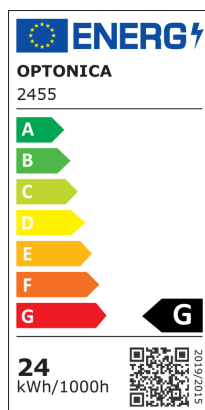

Modulo incasso quadrato LED

Potenza

24W

Colore della luce

Stamps

Specifiche tecniche

Brand	Optonica	On/Off Cycles	25 000x
Product Code	DL24-A4	Instant On	0.2s
Power	24W	Material	Aluminium
Energy Consumption	24 kWh/1000h	Operating Frequency	50-60 Hz
Input voltage	AC 85-260V	Temperature	-20°C / +40°C
Flux	1700 lm	Ra ≥	80
FLUX per watt	70lm/W	Life span	25 000 Hours
IP	20	Color Code	845
Dimmable	No	Lumen maintenance at end of service life	70%
Correlated Color Temperature	4500K	Size of product	293x293x25 mm
Light Color	Luce naturale	Size of package	370x320x36 mm
Wattage Equivalent	192W	Size of Box	380x325x365 mm
EAN Code	3800156624559	Items per pack	1
Energy Efficiency Label	G	Items per box	10
Beam angle	120°	Gross weight	0,763 kg
Hole Size	285 x 285 mm	Net weight	0,635 kg
Power Factor	0.5	Warranty	2 Years