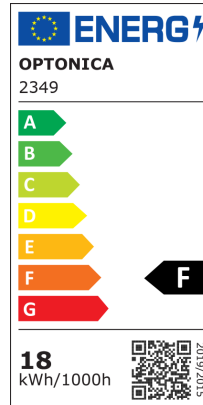

Módulo empotrado cuadrado LED

Potencia

18W

Color de luz

Blanca neutral

Stamps

RoHS

-80

Especificación técnica

Brand	Optonica	On/Off Cycles	25 000x
Product Code	DL18-A4	Instant On	0.2s
Power	18W	Material	Aluminium
Energy Consumption	18 kWh/1000h	Operating Frequency	50-60 Hz
Input voltage	AC85-265V	Temperature	-20°C / +40°C
Flux	1350 lm	Ra ≥	80
FLUX per watt	75lm/W	Life span	25 000 Hours
IP	20	Color Code	827
Dimmable	No	Lumen maintenance at end of service life	70%
Correlated Color Temperature	4500K	Size of product	225x225x25 mm
Light Color	Blanca neutral	Size of package	230x270x35 mm
Wattage Equivalent	144W	Size of Box	470x370x285 mm
EAN Code	3800156623491	Items per pack	1
Energy Efficiency Label	F	Items per box	20
Beam angle	120°	Gross weight	0,410 kg
Hole Size	205x205 mm	Net weight	0,345 kg
Power Factor	0.5	Warranty	2 Years