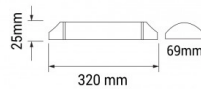

OPTONICA

LED Listón Fitting IP20

Potencia **Color de luz**

- 10W

Blanco cálido

Stamps

Especificación técnica

Número de catálogo	6673
Brand	Optonica
Product Code	OT10-A2
Power	10W
Energy Consumption	10 kWh/1000h
Input voltage	AC220-240V
Flux	1150 lm
FLUX per watt	115 lm/W
IP	20
Dimmable	No
Correlated Color Temperature	3000K
Light Color	Blanco cálido
EAN Code	3800156666733
Energy Efficiency Label	D
Beam angle	120°
Power Factor	0.5

On/Off Cycles	25 000x
Instant On	100% - 0.1s
Material	ALU+PC
Operating Frequency	50-60 Hz
Temperature	-20°C / +40°C
Ra ≥	80
Life span	25 000 Hours
Color Code	830
Lumen maintenance at end of service life	70%
Size of product	320x69x25 mm
Size of package	300x70x25 mm
Items per pack	1
Items per box	40
Gross weight	0,160 kg
Net weight	0,119 kg
Warranty	2 Years