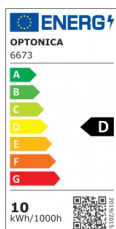

OPTONICA

LED Listón Fitting IP20

Potencia **Color de luz**

- 10W

Blanco cálido

Stamps

Especificación técnica

Número de catálogo	6673
Brand	Optonica
Product Code	OT10-A2
Power	10W
Energy Consumption	10 kWh/1000h
Input voltage	AC220-240V
Flux	1150 lm
FLUX per watt	115 lm/W
IP	20
Dimmable	No
Correlated Color Temperature	3000K
Light Color	Blanco cálido
EAN Code	3800156666733
Energy Efficiency Label	D
Beam angle	120°
Power Factor	0.5

On/Off Cycles	25 000x
Instant On	100% - 0.1s
Material	ALU+PC
Operating Frequency	50-60 Hz
Temperature	-20°C / +40°C
Ra ≥	80
Life span	25 000 Hours
Color Code	830
Lumen maintenance at end of service life	70%
Size of product	320x69x25 mm
Size of package	300x70x25 mm
Items per pack	1
Items per box	40
Gross weight	0,160 kg
Net weight	0,119 kg
Warranty	2 Years