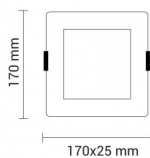

OPTONICA

LED Модул За Вграждане Квадратен

Мощност

- 12W

Цвят на светлината

Бяла светлина

Stamps

Техническа Спецификация

Каталожен Номер	2450
Brand	Optonica
Product Code	DL12-A4
Power	12W
Energy Consumption	12 kWh/1000h
Input voltage	AC180-260V
Flux	840 lm
FLUX per watt	70lm/W
IP	20
Dimmable	No
Correlated Color Temperature	6000K
Light Color	Бяла светлина
Wattage Equivalent	96W
EAN Code	3800156624504

Energy Efficiency Label	G
Beam angle	120°
Hole Size	155x155 mm
Power Factor	0.5
On/Off Cycles	25 000x
Instant On	0.2s
Material	Aluminium
Operating Frequency	50-60 Hz
Temperature	-20°C / +40°C
Ra ≥	80
Life span	25 000 Hours
Color Code	860
Lumen maintenance at end of service life	70%
Size of product	170x170x25 mm
Size of package	180x210x35 mm
Size of Box	550x370x225 mm
Items per pack	1
Items per box	30