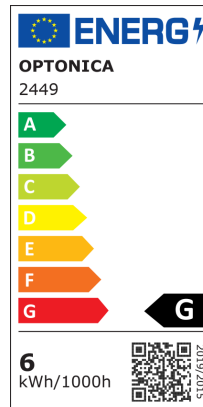

Módulo empotrado cuadrado LED

Potencia

6W

Color de luz

 Blanco cálido

Stamps

RoHS

-80

Especificación técnica

Brand	Optonica	On/Off Cycles	25 000x
Product Code	DL6-A4	Instant On	0.2s
Power	6W	Material	Aluminium
Energy Consumption	6 kWh/1000h	Operating Frequency	50-60 Hz
Input voltage	AC180-260V	Temperature	-20°C / +40°C
Flux	360 lm	Ra ≥	80
FLUX per watt	60lm/W	Life span	25 000 Hours
IP	20	Color Code	827
Dimmable	No	Lumen maintenance at end of service life	70%
Correlated Color Temperature	2800K	Size of product	120x120x25 mm
Light Color	Blanco cálido	Size of package	135x160x35 mm
Wattage Equivalent	48W	Size of Box	370x280x335 mm
EAN Code	3800156624498	Items per pack	1
Energy Efficiency Label	G	Items per box	40
Beam angle	120°	Gross weight	0,158 kg
Hole Size	110x110 mm	Net weight	0,126 kg
Power Factor	0.5	Warranty	2 Years