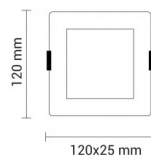

OPTONICA

Módulo empotrado cuadrado LED

Potencia **Color de luz**

- 6W

Blanco cálido

Stamps

Especificación técnica

Número de catálogo	2449
Brand	Optonica
Product Code	DL6-A4
Power	6W
Energy Consumption	6 kWh/1000h
Input voltage	AC180-260V
Flux	360 lm
FLUX per watt	60lm/W
IP	20
Dimmable	No
Correlated Color Temperature	2800K
Light Color	Blanco cálido
Wattage Equivalent	48W
EAN Code	3800156624498
Energy Efficiency Label	G
Beam angle	120°

Hole Size	110x110 mm
Power Factor	0.5
On/Off Cycles	25 000x
Instant On	0.2s
Material	Aluminium
Operating Frequency	50-60 Hz
Temperature	-20°C / +40°C
Ra ≥	80
Life span	25 000 Hours
Color Code	827
Lumen maintenance at end of service life	70%
Size of product	120x120x25 mm
Size of package	135x160x35 mm
Size of Box	370x280x335 mm
Items per pack	1
Items per box	40
Gross weight	0,158 kg
Net weight	0,126 kg