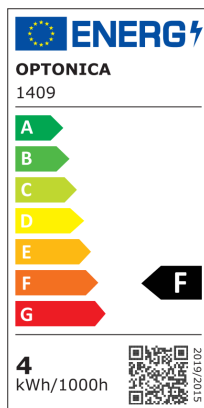

### Bombilla LED E14 G45 3.5W 300LM 220-240V

Potencia

3.5 W

Color de luz

Blanco cálido

Stamps

RoHS

-80

## Especificación técnica

Brand	Optonica	On/Off Cycles	25 000x
Product Code	SP4-A5	Instant On	0.1s
Socket	E14	Operating Frequency	50-60 Hz
Power	3.5 W	Temperature	-20°C / +40°C
Energy Consumption	3.5 kWh/1000h	Ra ≥	80
Input voltage	AC175-265V	Life span	25 000 Hours
Flux	300lm	Lumen maintenance at end of service life	70%
FLUX per watt	86lm/W	Size of product	45x78 mm
IP	20	Size of package	90x45x45 mm
Dimmable	No	Size of Box	485x250x195 mm
Correlated Color Temperature	2700K	Items per pack	1
Light Color	Blanco cálido	Items per box	100
EAN Code	3800156614093	Material	Plastic+ALU
Energy Efficiency Label	F	Candela	34 cd
Beam angle	240°	Gross weight	0,020 kg
Power Factor	0.5	Net weight	0,012 kg
Power LED	3.5 W	Warranty	2 Years