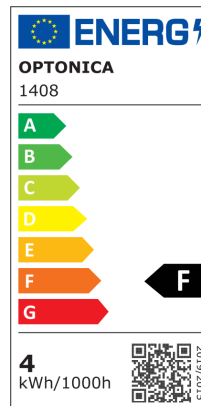

Bombilla LED E14 G45 3.5W 300LM 220-240V

Potencia

3.5 W

Color de luz

 Blanca neutral

Stamps

Especificación técnica

| | | | |
|-------------------------------------|----------------|---|----------------|
| Brand | Optonica | On/Off Cycles | 25 000x |
| Product Code | SP4-A5 | Instant On | 0.1s |
| Socket | E14 | Operating Frequency | 50-60 Hz |
| Power | 3.5 W | Temperature | -20°C / +40°C |
| Energy Consumption | 3.5 kWh/1000h | Ra ≥ | 80 |
| Input voltage | AC175-265V | Life span | 25 000 Hours |
| Flux | 300lm | Lumen maintenance at end of service life | 70% |
| FLUX per watt | 86lm/W | Size of product | 45x78 mm |
| IP | 20 | Size of package | 90x45x45 mm |
| Dimmable | No | Size of Box | 485x250x195 mm |
| Correlated Color Temperature | 4500K | Items per pack | 1 |
| Light Color | Blanca neutral | Items per box | 100 |
| EAN Code | 3800156614086 | Material | Plastic+ALU |
| Energy Efficiency Label | F | Candela | 34 cd |
| Beam angle | 240° | Gross weight | 0,020 kg |
| Power Factor | 0.5 | Net weight | 0,012 kg |
| Power LED | 3.5 W | Warranty | 2 Years |