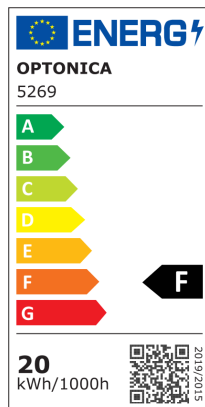

OPTONICA

DATASHEET

20W LUMINARIAS LINEALES LED 12W M35

Potencia

20W

Color de luz

 Blanco cálido

Stamps

RoHS

-80

Especificación técnica

Brand	Optonica
Product Code	LN20-A4
Power	20W
Energy Consumption	20 kWh/1000h
Input voltage	DC48V
Flux	1600 lm
FLUX per watt	80 lm/W
Dimmable	No
Correlated Color Temperature	3000K
Light Color	Blanco cálido
EAN Code	3800156652699
Energy Efficiency Label	F
Beam angle	90°
On/Off Cycles	25 000x
Operating Frequency	50-60 Hz

Temperature	-20°C / +40°C
Ra ≥	80
Life span	25 000 Hours
Lumen maintenance at end of service life	70%
Size of product	270x34x50.5 mm
Size of package	290x73x38 mm
Size of Box	405x335x255 mm
Items per pack	1
Items per box	30
Material	ALU + PC
Gross weight	0,377 kg
Net weight	0,322 kg
Series	M35
Warranty	2 Years