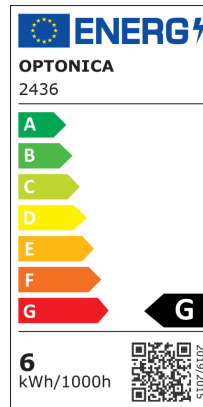

Módulo empotrado redondo LED

Potencia

6W

Color de luz

Stamps

Especificación técnica

Brand	Optonica	On/Off Cycles	25 000x
Product Code	DL6-A4	Instant On	0.2s
Power	6W	Material	Aluminium
Energy Consumption	6 kWh/1000h	Operating Frequency	50-60 Hz
Input voltage	AC180-260V	Temperature	-20°C / +40°C
Flux	360 lm	Ra ≥	80
FLUX per watt	60lm/W	Life span	25 000 Hours
IP	20	Color Code	827
Dimmable	No	Lumen maintenance at end of service life	70%
Correlated Color Temperature	2800K	Size of product	φ118x25 mm
Light Color	Blanco cálido	Size of package	135x160x35 mm
Wattage Equivalent	48W	Size of Box	370x280x335 mm
EAN Code	3800156624368	Items per pack	1
Energy Efficiency Label	G	Items per box	40
Beam angle	120º	Gross weight	0,134 kg
Hole Size	φ110 mm	Net weight	0,104 kg
Power Factor	0.5	Warranty	2 Years
Power LED	6W		