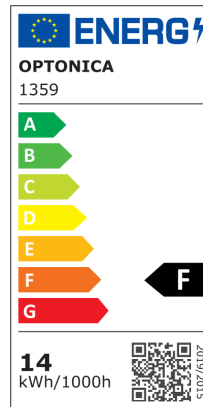

OPTONICA

DATASHEET

Bombilla LED E27 A60 14W

Potencia

14W

Color de luz

Blanco cálido

Stamps

RoHS

-80

Especificación técnica

| | | | |
|------------------------------|---------------|------------------------------------------|----------------|
| Brand | Optonica | Instant On | 0.2s |
| Product Code | SP15-A6 | Operating Frequency | 50-60 Hz |
| Power | 14W | Temperature | -20°C / +40°C |
| Energy Consumption | 14 kWh/1000h | Ra ≥ | 80 |
| Input voltage | AC220-240V | Life span | 25 000 Hours |
| Flux | 1380 lm | Lumen maintenance at end of service life | 70% |
| FLUX per watt | 99 | Size of product | Φ65x120 mm |
| IP | 20 | Size of package | 60x60x118 |
| Dimmable | No | Size of Box | 630x320x255 mm |
| Correlated Color Temperature | 2700K | Items per pack | 1 |
| Light Color | Blanco cálido | Items per box | 100 |
| EAN Code | 3800156613591 | Material | Plastic+ALU |
| Energy Efficiency Label | F | Gross weight | 0,048 kg |
| Beam angle | 270° | Net weight | 0,037 kg |
| Power Factor | 0.5 | Warranty | 2 Years |
| On/Off Cycles | 25 000x | | |