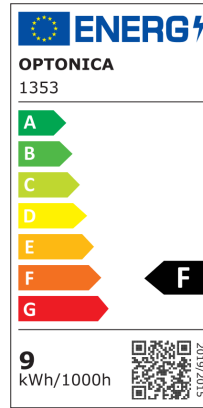

Bombilla LED E27 A60

Potencia

8.5 W

Color de luz

 Blanco cálido

Stamps

Especificación técnica

Brand	Optonica	Instant On	0.1s
Product Code	SP9-A4	Material	ALU+PC
Power	8.5 W	Operating Frequency	50-60 Hz
Energy Consumption	8.5 kWh/1000h	Temperature	-20°C / +40°C
Input voltage	AC220-240V	Ra ≥	80
Flux	806lm	Life span	25 000 Hours
FLUX per watt	95 lm/W	Lumen maintenance at end of service life	70%
IP	20	Size of product	φ60x108 mm
Dimmable	No	Size of package	60x60x105 mm
Correlated Color Temperature	2700K	Size of Box	630x320x230 mm
Light Color	Blanco cálido	Items per pack	1
EAN Code	3800156613539	Items per box	100
Energy Efficiency Label	F	Gross weight	0,034 kg
Beam angle	270°	Net weight	0,023 kg
On/Off Cycles	25 000x	Warranty	2 Years