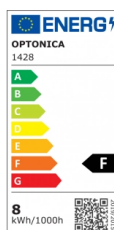

OPTONICA

Vela LED E14 C37 8W

Potencia **Color de luz**

- 8W

Luz blanca

Stamps

Especificación técnica

Número de catálogo	1428
Brand	Optonica
Product Code	SP9-A3
Socket	E14
Power	8W
Energy Consumption	8 kWh/1000h
Input voltage	AC175-265V
Flux	710 lm
FLUX per watt	89lm/W
IP	20
Dimmable	No
Correlated Color Temperature	6000K
Light Color	Luz blanca
EAN Code	3800156614284
Energy Efficiency Label	F
Beam angle	180°

Power Factor	0.5
On/Off Cycles	25 000x
Instant On	0.1s
Material	ALU+PC
Operating Frequency	50-60 Hz
Temperature	-20°C / +40°C
Ra ≥	80
Life span	25 000 Hours
Lumen maintenance at end of service life	70%
Size of product	φ37x100 mm
Size of package	105x40x40 mm
Items per pack	1
Items per box	100
Gross weight	0,027 kg
Net weight	0,021 kg
Warranty	2 Years