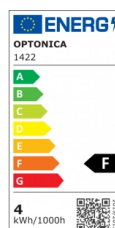

OPTONICA

Vela LED E14 C37

Potencia **Color de luz**

• 3.7 W

Luz blanca

Stamps

Especificación técnica

Número de catálogo	1422
Brand	Optonica
Product Code	SP4-A5
Socket	E14
Power	3.7 W
Energy Consumption	3.7 kWh/1000h
Input voltage	AC220-240V
Flux	320 lm
FLUX per watt	86lm/W
IP	20
Dimmable	No
Correlated Color Temperature	6000K
Light Color	Luz blanca
EAN Code	3800156614222
Energy Efficiency Label	F
Beam angle	180°
Power Factor	0.5
On/Off Cycles	25 000x

Instant On	0.2s
Material	ALU+PC
Operating Frequency	50-60 Hz
Temperature	-20°C / +40°C
Ra ≥	80
Life span	25 000 Hours
Lumen maintenance at end of service life	70%
Size of product	37x100 mm
Size of package	110x40x40 mm
Size of Box	405x210x235 mm
Items per pack	1
Items per box	100
Gross weight	0,021 kg
Net weight	0,015 kg
Warranty	2 Years