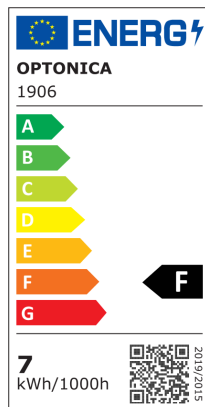

OPTONICA

DATASHEET

LED žarulja GU10 110°

Snaga

6.5W

Svijetla boja

Stamps

Tehnička specifikacija

Brand	Optonica	On/Off Cycles	25 000x
Product Code	SP7-A3	Instant On	0.2s
Socket	GU10	Material	ALU+PC
Power	6.5W	Operating Frequency	50-60 Hz
Energy Consumption	6.5 kWh/1000h	Temperature	-20°C / +40°C
Input voltage	AC175-265V	Ra ≥	80
Flux	550 lm	Life span	25 000 Hours
FLUX per watt	71lm/W	Lumen maintenance at end of service life	70%
IP	20	Size of product	57x50 mm
Dimmable	No	Size of package	60x50x50 mm
Correlated Color Temperature	2700K	Size of Box	530x275x145 mm
Light Color	Warm white	Items per pack	1
EAN Code	3800156619067	Items per box	100
Energy Efficiency Label	F	Gross weight	0,026 kg
Beam angle	110°	Net weight	0,017 kg
Power Factor	0.5	Warranty	2 Years