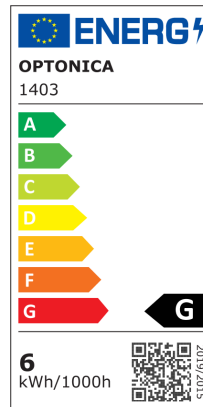

Bombilla LED E14 G45 5.5W

Potencia

5.5 W

Color de luz

 Blanco cálido

Stamps

Especificación técnica

Brand	Optonica	On/Off Cycles	25 000x
Product Code	SP6-A8	Instant On	0.2s
Socket	E14	Operating Frequency	50-60 Hz
Power	5.5 W	Temperature	-20°C / +40°C
Energy Consumption	5.5 kWh/1000h	Ra ≥	80
Input voltage	AC220-240V	Life span	25 000 Hours
Flux	450 lm	Lumen maintenance at end of service life	70%
FLUX per watt	81lm/W	Size of product	45x78 mm
IP	20	Size of package	90x45x45 mm
Dimmable	No	Size of Box	485x250x195 mm
Correlated Color Temperature	2700K	Items per pack	1
Light Color	Blanco cálido	Items per box	100
EAN Code	3800156614031	Material	Plastic+ALU
Energy Efficiency Label	G	Gross weight	0,021 kg
Beam angle	240°	Net weight	0,014 kg
Power Factor	0.5	Warranty	2 Years