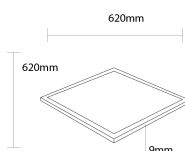

Pannello LED 62x62 36W

Potenza

36W

Colore della luce

 Luce fredda

Stamps

CE

RoHS

-80

Specifiche tecniche

Brand	Optonica	Operating Frequency	50-60 Hz
Product Code	DL36-A3	Temperature	-20°C / +40°C
Power	36W	Ra ≥	80
Energy Consumption	36 kWh/1000h	Life span	25 000 Hours
Input voltage	AC175-265V	Color Code	860
Flux	3600 lm	Body Color	White
FLUX per watt	100lm/W	Lumen maintenance at end of service life	70%
IP	20	Size of product	620x620x9 mm
Dimmable	No	Items per pack	1
Correlated Color Temperature	6000K	Items per box	6
Light Color	Luce fredda	Material	Plastic+ALU
EAN Code	3800156627048	Gross weight	2,444 kg
Energy Efficiency Label	E	Net weight	2,147 kg
Beam angle	120°	Warranty	2 Years
On/Off Cycles	100 000x		