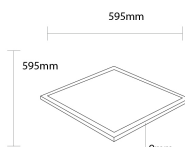

Luz de Panel LED con Marco 60x60 (MOQ 2pcs/BOX)

Potencia

36W

Color de luz

 Luz blanca

Stamps

Especificación técnica

Brand	Optonica	Material	ALU+PC
Product Code	DL36-A3	Operating Frequency	50-60 Hz
Power	36W	Temperature	-20°C / +40°C
Energy Consumption	36 kWh/1000h	Ra ≥	80
Input voltage	AC220-240V	Life span	25 000 Hours
Flux	3600	Color Code	845
FLUX per watt	100lm/W	Body Color	White
IP	20	Lumen maintenance at end of service life	70%
Dimmable	No	Size of product	595x595x9 mm
Correlated Color Temperature	6000K	Items per pack	2
Light Color	Luz blanca	Items per box	6
EAN Code	3800156627468	Gross weight	0,800 kg
Energy Efficiency Label	E	Net weight	0,470 kg
On/Off Cycles	100 000x	Warranty	2 Years