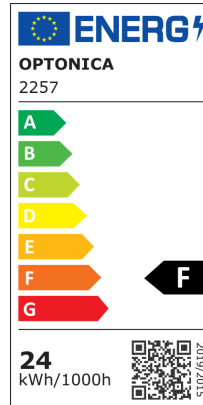

LED Панел Квадратен

Мощност

24W

Цвят на светлината

Stamps

Техническа Спецификация

Brand	Optonica	On/Off Cycles	25 000x
Product Code	DL24-A1	Instant On	0.2s
Power	24W	Material	Aluminium
Energy Consumption	24 kWh/1000h	Operating Frequency	50-60 Hz
Input voltage	AC180-260V	Temperature	-20°C / +40°C
Flux	1920 lm	Ra ≥	80
FLUX per watt	80lm/W	Life span	25 000 Hours
IP	20	Color Code	845
Dimmable	No	Lumen maintenance at end of service life	70%
Correlated Color Temperature	4500K	Size of product	300x300x35 mm
Light Color	Неутрална светлина	Size of package	310x305x45 mm
Wattage Equivalent	192W	Items per pack	1
EAN Code	3800156622579	Items per box	10
Energy Efficiency Label	F	Gross weight	0,860 kg
Beam angle	120°	Net weight	0,745 kg
Power Factor	0.5	Warranty	2 Years