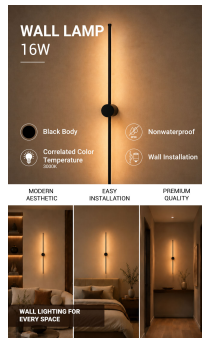

Luz de Pared LED 16W

Potencia

16W

Color de luz

Blanco cálido

Stamps

Especificación técnica

Brand	Optonica	On/Off Cycles	100 000x
Power	16W	Instant On	0.1s
Energy Consumption	16 kWh/1000h	Material	Aluminium
Input voltage	AC220-240V	Temperature	-20°C / +40°C
Flux	1120 lm	Life span	25 000 Hours
IP	20	Color Code	830
Dimmable	No	Body Color	Black
Correlated Color Temperature	3000K	Lumen maintenance at end of service life	70%
Light Color	Blanco cálido	Size of product	Ø 60 x 810 x 105 mm
EAN Code	3800156620940	Gross weight	0,443 kg
Energy Efficiency Label	G	Net weight	0,313 kg
Beam angle	90º	Warranty	2 Years