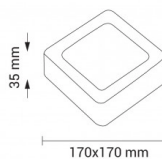

OPTONICA

LED Панел Квадратен

Мощност

- 12W

Цвят на

светлината

Топла светлина

Stamps

Energy Efficiency Label	F
Beam angle	120°
Power Factor	0.5
On/Off Cycles	25 000x
Instant On	0.2s
Material	Aluminium
Operating Frequency	50-60 Hz
Temperature	-20°C / +40°C
Ra ≥	80
Life span	25 000 Hours
Color Code	828
Lumen maintenance at end of service life	70%
Size of product	170x170x35 mm
Size of package	180x175x40 mm
Items per pack	1
Items per box	30
Gross weight	0,340 kg
Net weight	0,299 kg