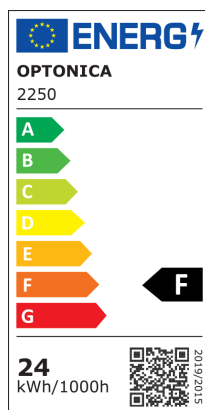

OPTONICA

DATASHEET

LED Панел Кръгъл

Мощност

24W

Цвят на светлината

Топла светлина

Stamps

Техническа Спецификация

Brand	Optonica	On/Off Cycles	25 000x
Product Code	DL24-A1	Instant On	0.2s
Power	24W	Material	Aluminium
Energy Consumption	24 kWh/1000h	Operating Frequency	50-60 Hz
Input voltage	AC180-260V	Temperature	-20°C / +40°C
Flux	1920 lm	Ra ≥	80
FLUX per watt	80lm/W	Life span	25 000 Hours
IP	20	Color Code	828
Dimmable	No	Lumen maintenance at end of service life	70%
Correlated Color Temperature	2800K	Size of product	Φ300x38 mm
Light Color	Топла светлина	Size of package	310x305x41 mm
Wattage Equivalent	192W	Size of Box	470x320x320 mm
EAN Code	3800156622500	Items per pack	1
Energy Efficiency Label	F	Items per box	10
Beam angle	120°	Gross weight	0,690 kg
Power Factor	0.5	Net weight	0,590 kg
Power LED	24W	Warranty	2 Years