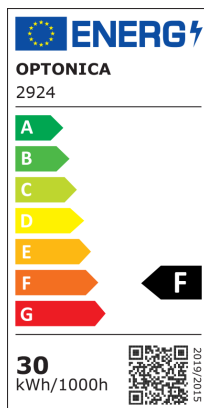

Luce da Soffitto LED Corpo Bianco - Quadrato

Potenza

30W

Colore della luce

Luce calda

Stamps

RoHS

-80

30
kWh/1000h

Specifiche tecniche

Brand	Optonica	Material	Plastic
Product Code	PD30-A2	Operating Frequency	50-60 Hz
Power	30W	Temperature	-20°C / +40°C
Energy Consumption	30 kWh/1000h	Ra ≥	80
Input voltage	AC: 175-260V	Life span	25 000 Hours
Flux	2250 lm	Color Code	830
FLUX per watt	75lm/W	Body Color	White
IP	20	LED Type	5630 SMD
Dimmable	No	Lumen maintenance at end of service life	70%
Correlated Color Temperature	3000K	Size of product	380x380 mm
Light Color	Luce calda	Size of package	430x60x430 mm
Wattage Equivalent	140W	Size of Box	440x380x445 mm
EAN Code	3800156629240	Items per pack	1
Energy Efficiency Label	F	Items per box	10
Beam angle	120°	Gross weight	1,627 kg
Power Factor	0.9	Net weight	1,356 kg
On/Off Cycles	25 000x	Warranty	2 Years