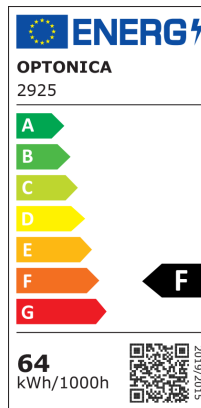

LED-Deckenleuchte Schwarzes Gehäuse - Quadratisch

Leistung

64W

Lichtfarbe

Stamps

Technische Spezifikation

Brand	Optonica	Operating Frequency	50-60 Hz
Product Code	PD64-A2	Temperature	-20°C / +40°C
Power	64W	Ra ≥	80
Energy Consumption	64 kWh/1000h	Life span	25 000 Hours
Input voltage	AC: 175-260V	Color Code	845
Flux	4800 lm	Body Color	Black
FLUX per watt	75lm/W	LED Type	5630 SMD
IP	20	Lumen maintenance at end of service life	70%
Dimmable	No	Size of product	600x600 mm
Correlated Color Temperature	4500K	Size of package	650x60x650 mm
Light Color	Neutralweiß	Size of Box	660x380x665 mm
Wattage Equivalent	270W	Items per pack	1
EAN Code	3800156629257	Items per box	6
Energy Efficiency Label	F	Material	PC
Beam angle	120°	Gross weight	3,512 kg
Power Factor	0.9	Net weight	3,030 kg
On/Off Cycles	25 000x	Warranty	2 Years