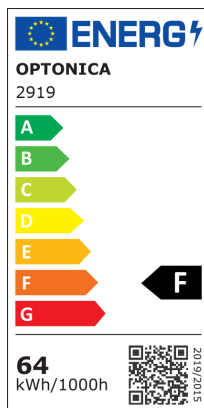

LED stropna svjetiljka okruglog oblika, bijelo kućište

Snaga

64W

Svijetla boja

Neutral white

Stamps

RoHS

-80

64 kWh/1000h

Tehnička specifikacija

Brand	Optonica	Operating Frequency	50-60 Hz
Product Code	PD36-A2	Temperature	-20°C / +40°C
Power	64W	Ra ≥	80
Energy Consumption	64 kWh/1000h	Life span	25 000 Hours
Input voltage	AC: 175-260V	Color Code	845
Flux	4800 lm	Body Color	White
FLUX per watt	75lm/W	LED Type	5630 SMD
IP	20	Lumen maintenance at end of service life	70%
Dimmable	No	Size of product	φ600x80 mm
Correlated Color Temperature	4500K	Size of package	600x60x600 mm
Light Color	Neutral white	Size of Box	660x380x665 mm
Wattage Equivalent	268W	Items per pack	1
EAN Code	3800156629196	Items per box	6
Energy Efficiency Label	F	Material	PC
Beam angle	120°	Gross weight	4,500 kg
Power Factor	0.9	Net weight	2,928 kg
On/Off Cycles	25 000x	Warranty	2 Years