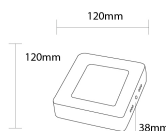

LED površinski panel četvrtasti AC85-260V

Snaga

6W

Svijetla boja

White light

Stamps

RoHS

-80

Tehnička specifikacija

Brand	Optonica	Instant On	0.2s
Product Code	DL6-B1	Material	Aluminium
Power	6W	Operating Frequency	50-60 Hz
Energy Consumption	6 kWh/1000h	Temperature	-20°C / +40°C
Input voltage	AC85-265V	Ra ≥	80
Flux	480 lm	Life span	25 000 Hours
FLUX per watt	80lm/W	Color Code	860
IP	IP	Lumen maintenance at end of service life	70%
Dimmable	No	Size of product	120x120x38 mm
Correlated Color Temperature	6000K	Size of package	130x125x40 mm
Light Color	White light	Size of Box	420x270x275 mm
Wattage Equivalent	56W	Items per pack	1
EAN Code	3800156624139	Items per box	40
Energy Efficiency Label	F	Gross weight	0,160 kg
Beam angle	120°	Net weight	0,136 kg
Power Factor	0.5	Warranty	2 Years
On/Off Cycles	100 000x