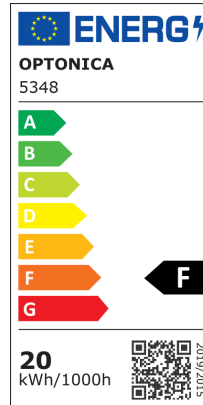

Lumière de Rail Magnétique Pliable 5-Têtes

Puissance

20W

Couleur de lumière

Stamps

RoHS

-80

Technical Specification

Brand	Optonica	Instant On	0.1s
Product Code	LN20-A4	Material	ALU+PC
Power	20W	Operating Frequency	50Hz
Energy Consumption	20 kWh/1000h	Temperature	-20°C / +40°C
Input voltage	DC48V	Ra ≥	90
Flux	1600 lm	Life span	25 000 Hours
FLUX per watt	80lm/W	Color Code	830
IP	20	Lumen maintenance at end of service life	70%
Dimmable	No	Size of product	270x34x95 mm
Correlated Color Temperature	3000K	Size of package	285x155x38 mm
Light Color	Lumière chaude	Size of Box	410x325x335 mm
Wattage Equivalent	100W	Items per pack	1
EAN Code	3800156653481	Items per box	20
Energy Efficiency Label	F	Gross weight	0,829 kg
Beam angle	24°	Net weight	0,748 kg
Power LED	20W	Series	M35
On/Off Cycles	100 000x	Warranty	2 Years