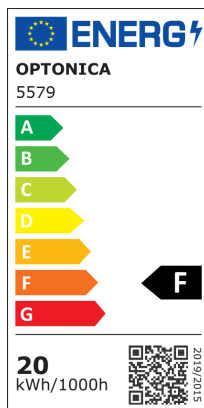

LED cijev T5 s prekidačem, poveziva - plastika

Vlast

20W

Svijetla boja

Stamps

RoHS

-80

Tehnička specifikacija

Brand	Optonica	Instant On	0.1s
Product Code	TU20-A2	Material	Plastic
Socket	T5	Operating Frequency	50-60 Hz
Power	20W	Temperature	-20°C / +40°C
Energy Consumption	20 kWh/1000h	Ra ≥	80
Input voltage	AC220-240V	Life span	25 000 Hours
Flux	1600 lm	Color Code	828
FLUX per watt	80lm/W	LED Type	SMD
IP	20	Lumen maintenance at end of service life	70%
Dimmable	No	Size of product	1450x28 mm
Correlated Color Temperature	2800K	Size of package	1490x30x25 mm
Light Color	Warm white	Size of Box	1550x165x195 mm
Wattage Equivalent	150W	Items per pack	1
EAN Code	3800156655799	Items per box	30
Energy Efficiency Label	F	Gross weight	0,220 kg
Beam angle	120°	Net weight	0,165 kg
Power Factor	0.9	Warranty	2 Years