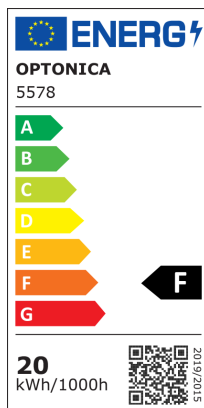

### LED cijev T5 s prekidačem, poveziva - plastika

Snaga

20W

Svijetla boja

Neutral white

Stamps

RoHS

-80

## Tehnička specifikacija

Brand	Optonica	Instant On	0.1s
Product Code	TU20-A2	Material	Plastic
Socket	T5	Operating Frequency	50-60 Hz
Power	20W	Temperature	-20°C / +40°C
Energy Consumption	20 kWh/1000h	Ra ≥	80
Input voltage	AC220-240V	Life span	25 000 Hours
Flux	1600 lm	Color Code	845
FLUX per watt	80lm/W	LED Type	SMD
IP	20	Lumen maintenance at end of service life	70%
Dimmable	No	Size of product	1450x28 mm
Correlated Color Temperature	4500K	Size of package	1490x30x25 mm
Light Color	Neutral white	Size of Box	1550x165x195 mm
Wattage Equivalent	150W	Items per pack	1
EAN Code	3800156655782	Items per box	30
Energy Efficiency Label	F	Gross weight	0,220 kg
Beam angle	120°	Net weight	0,165 kg
Power Factor	0.9	Warranty	2 Years