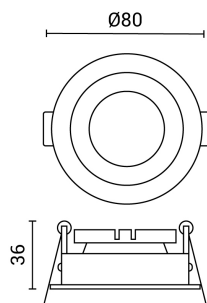

Faretto Rotondo

Colore della luce

Stamps

Specifiche tecniche

Product Code	OT1-A2	Size of package	85x50x85 mm
Socket	GU10	Size of Box	450x185x275 mm
IP	20	Items per pack	1
Light Color	Nessuna	Items per box	50
EAN Code	3800156620476	Frequency	50/60Hz
Instant On	0.1s	Maximum Power	35W
Temperature	-20°C / +40°C	Material	ALU ALLOY+PC
Life span	25 000 Hours	Gross weight	0,089 kg
Body Color	White	Net weight	0,063 kg
Size of product	Ø80x36 mm	Warranty	2 Years